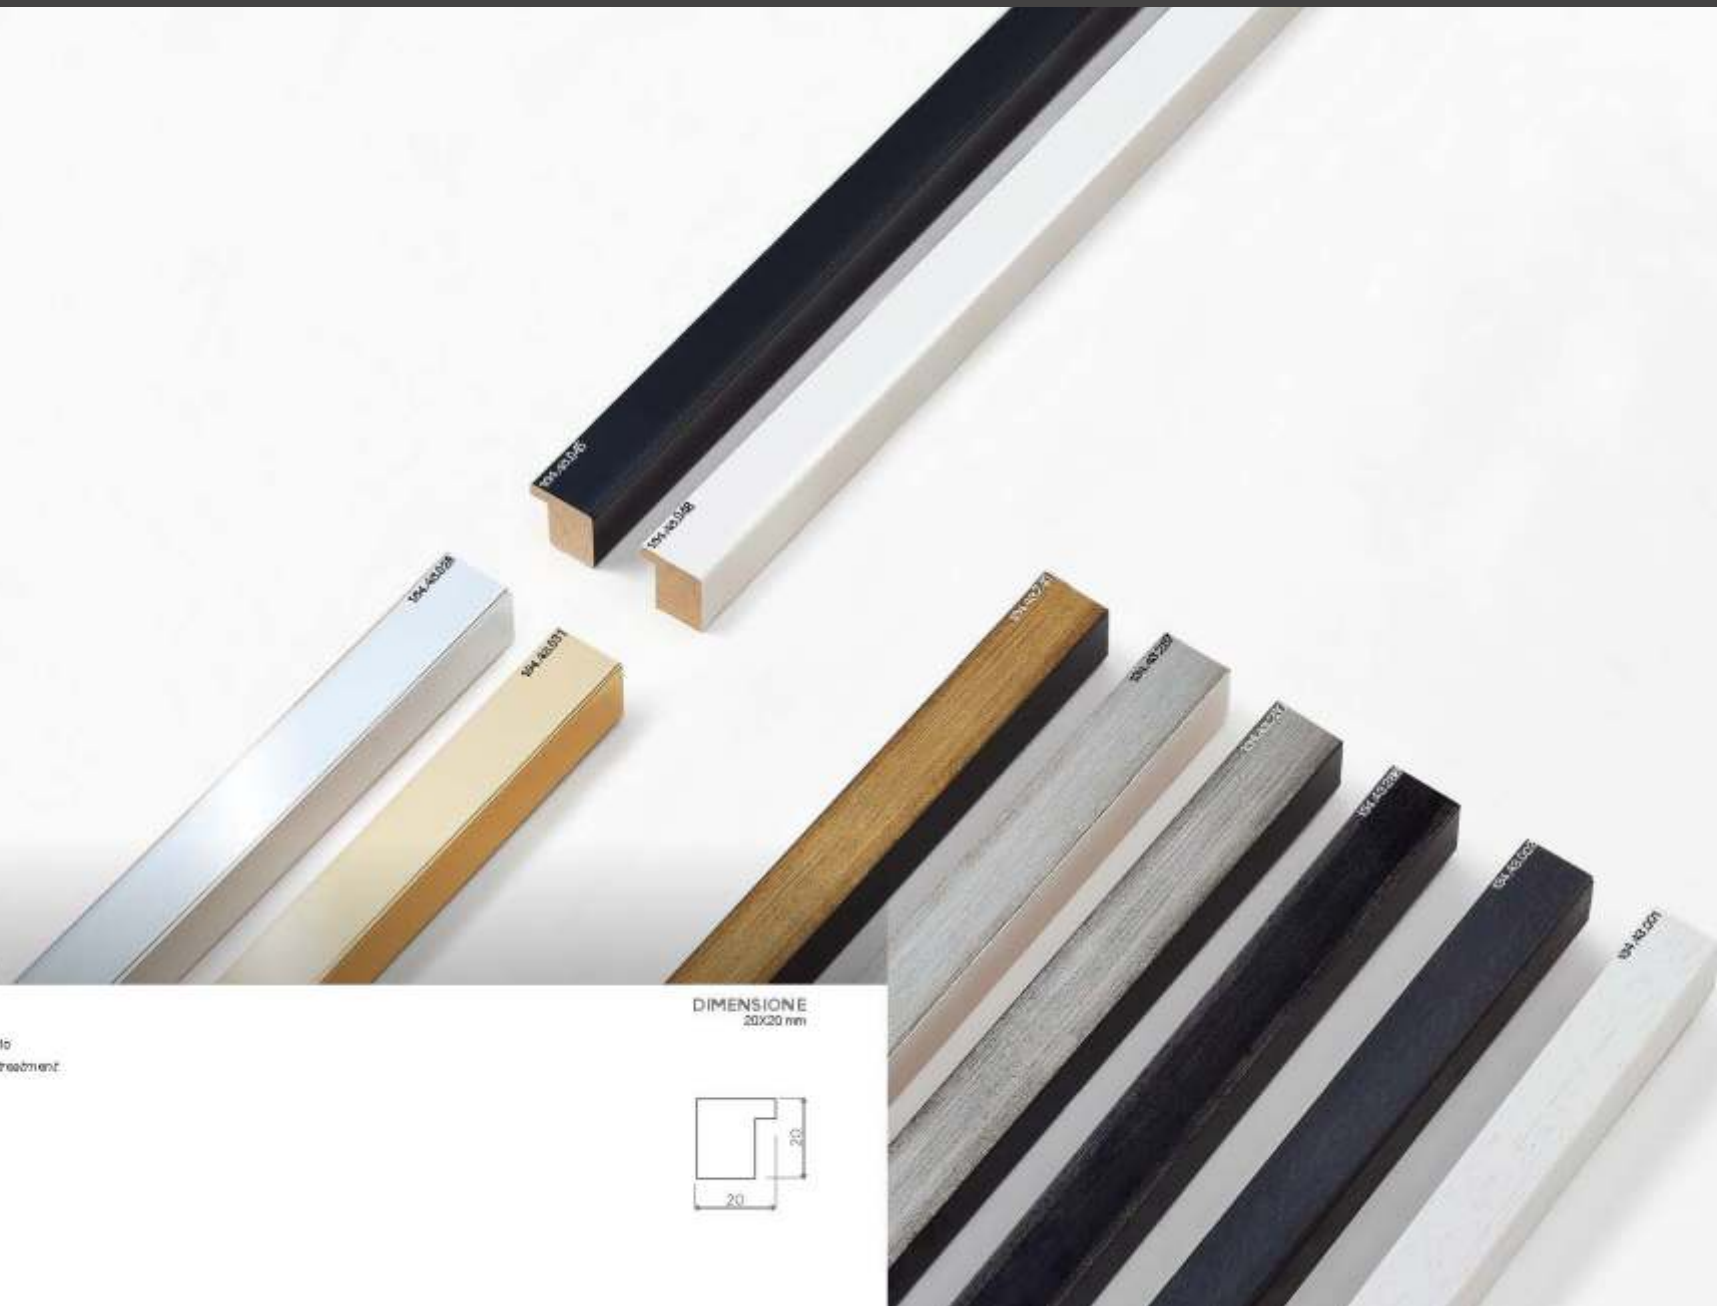

DIMENSIONE
20x15 mm

DAILY

134.43

Ay-sour trattato antitarlo
Woodworm repellent treatment

DIMENSIONE
20X20 mm

134.43

DAILY

134.63