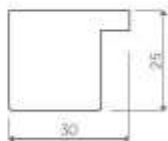

Ayous trattato antitarlo
Woodworm repellent treatment

DIMENSIONE
30X25 mm

380.53

Ayous trattato antitarlo
Woodworm repellent treatment

DIMENSIONE
49,5X50 mm

350.43

Ayous trattato antitarlo
Woodworm repellent treatment