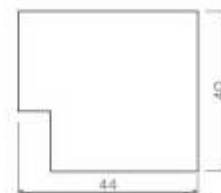

350.43

Ayous trattato antitarlo
Woodworm repellent treatment

DAILY
DIMENSIONE
44X40 mm