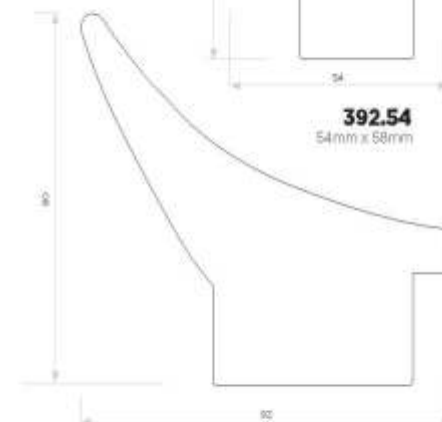

041.83
33mm x 58mm

One

040.53
15mm x 40mm

Pyramide

040.93
17mm x 70mm

019.14
19mm x 48mm

Mistral

019.14
19mm x 48mm

020.64
30mm x 33mm

392.54.000
54mm x 58mm

392.94.48
92mm x 80mm

Slide

392.34
30mm x 32.2mm

392.54
54mm x 58mm

392.94
92mm x 80mm

392.34

30mm x 32mm

392.54

54mm x 58mm

392.94.043
50mm x 50mm

CONTROSAGOMA

392.34

392.54

392.94

392.94
92mm x 80mm

Bijou

261.24
15.5mm x 20mm

264.24
20mm x 17.5mm

262.24
21mm x 19.5mm

268.24
11mm x 17mm

263.24
21mm x 18.7mm

269.24
15mm x 17mm