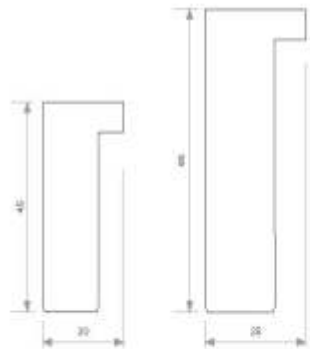

DIMENSIONE
15x14 mm

228.21

DIMENSIONE
11x25 mm

228.51

DIMENSIONE
25x14 mm

228.81

DIMENSIONE
40x14 mm

CHIC & PRESTIGE

DIMENSIONE
19.75x45 mm

Ayous trattato anticario
Woodworm repellent treatment

223.83

DIMENSIONE
65x68 mm

Ayous trattato anticario
Woodworm repellent treatment

CHIC & PRESTIGE

ROVERE

ROVERE

269.24
15mm x 17mm

261.24
15,5mm x 20mm

Bottega
della Cornice

made in Italy

WWW.BOTTEGADELLACORNICE.IT

Classy

370.74
70mm x 48mm

360.84
40mm x 20mm

340.54
60mm x 30mm

327.84
68mm x 20mm

135.84
20mm x 45mm

107.94
25mm x 65mm

330.64
30mm x 25mm

107.64 / 107.63
20mm x 32mm

370.74
70mm x 48mm

360.84
40mm x 30mm