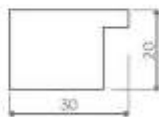

DAILY

134.63

Ay-sour trattato antitarlo
Woodworm repellent treatment

DIMENSIONE
50x20 mm