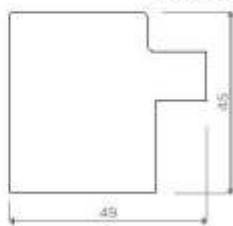

DAILY

017.63

Ayous trattato antitarlo
Woodworm repellent treatment

DIMENSIONE
49x45 mm