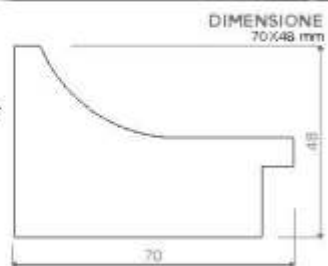

DAILY

DAILY

370.73

Ayous trattato
antitarlo
Woodworm
repellent treatment