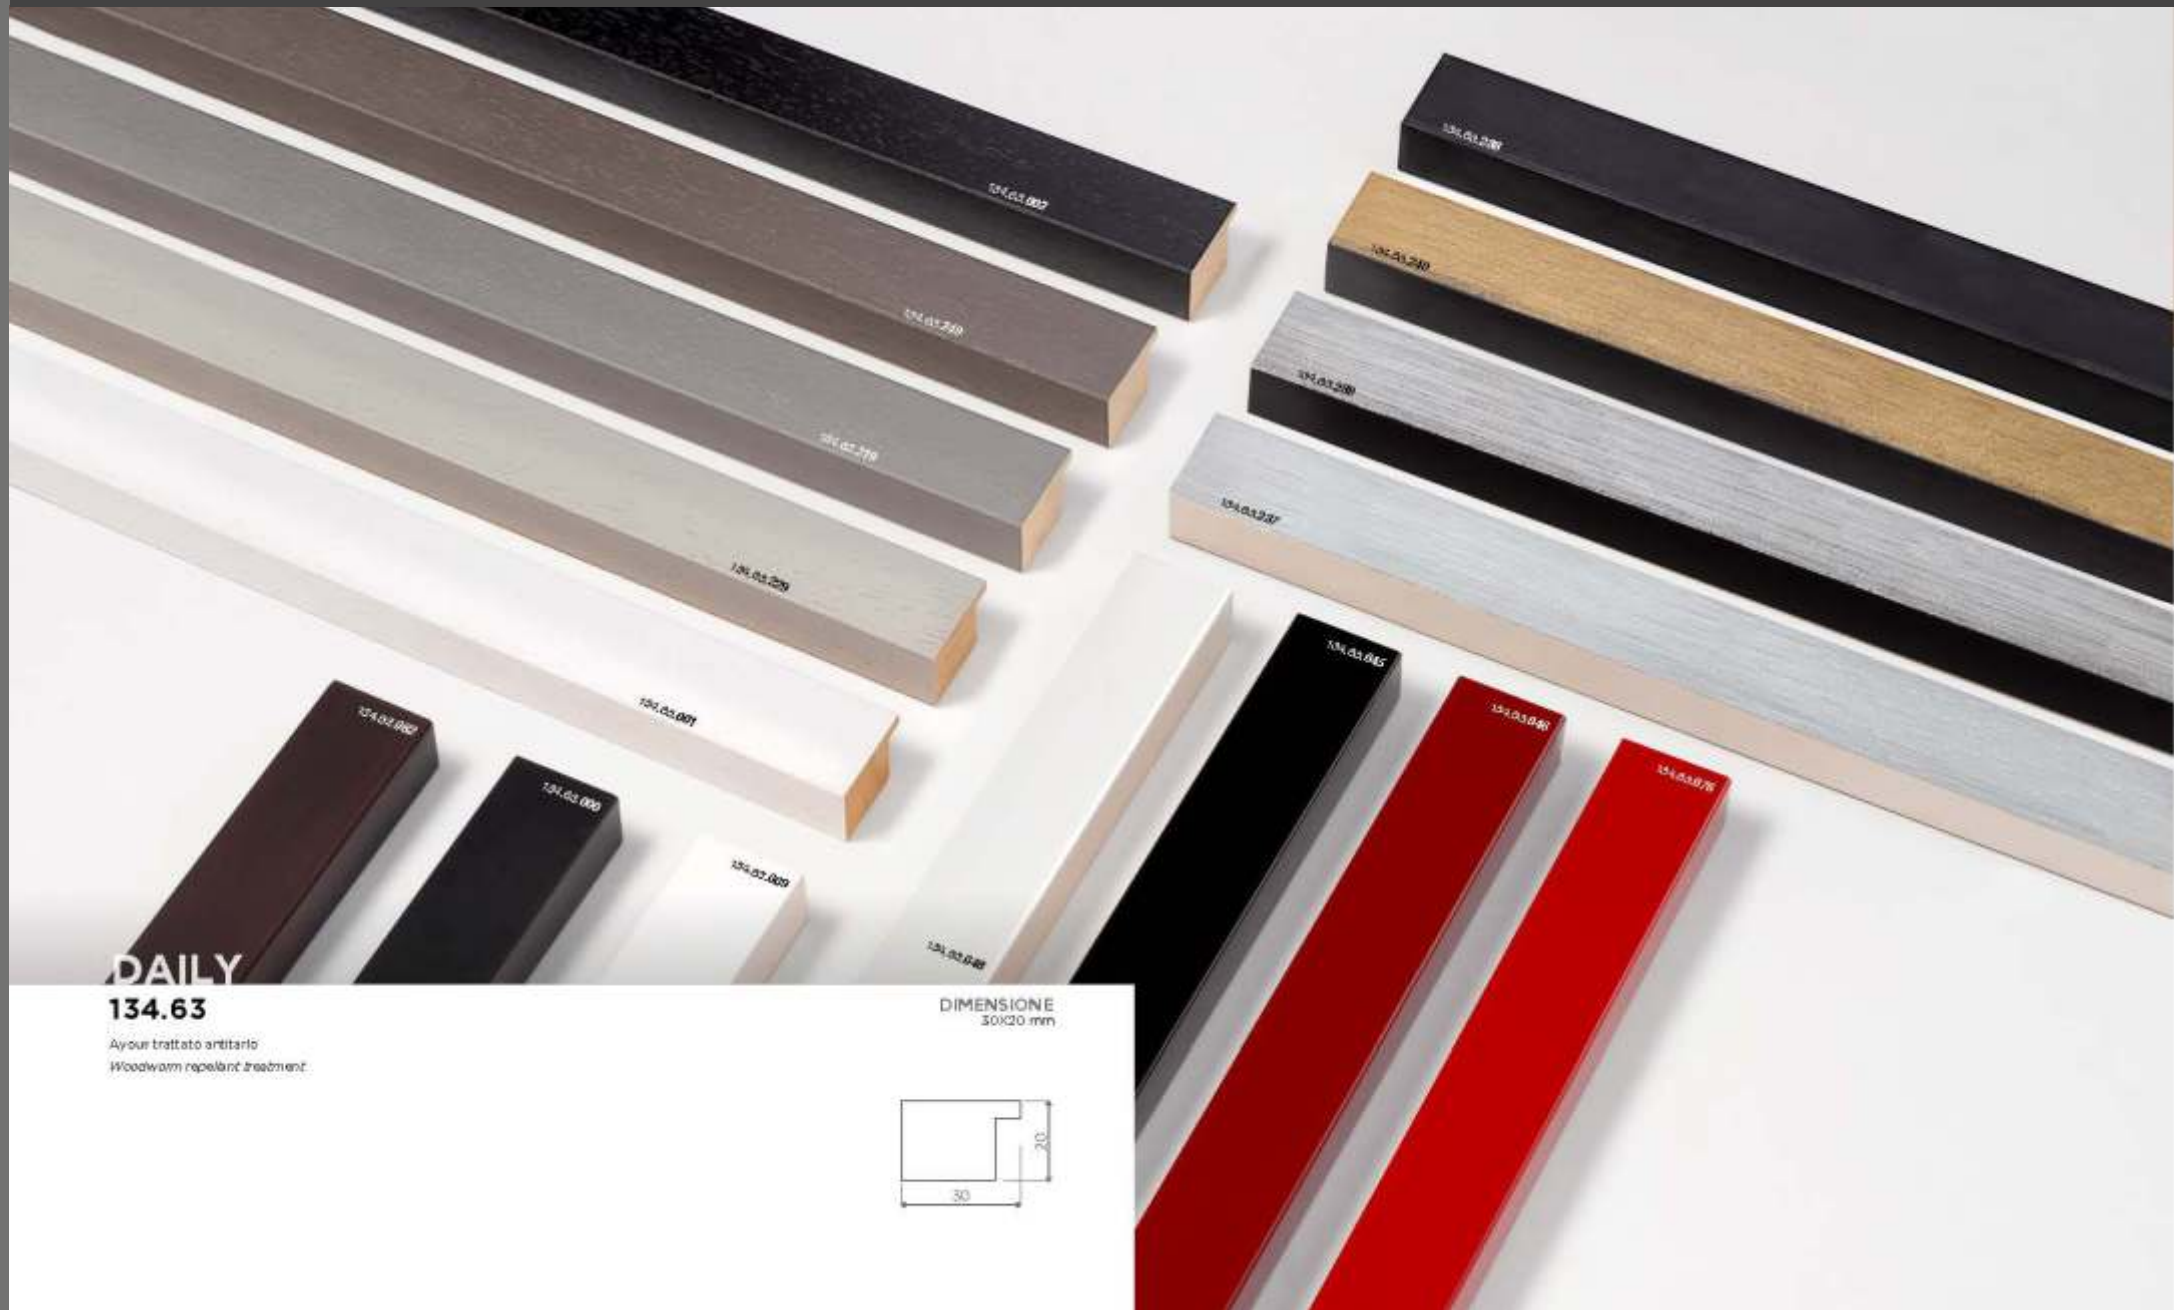

DIMENSIONE
20x15 mm

DAILY

134.43

Ay-sour trattato antitarlo
Woodworm repellent treatment

DIMENSIONE
20X20 mm

134.43

DAILY

134.63