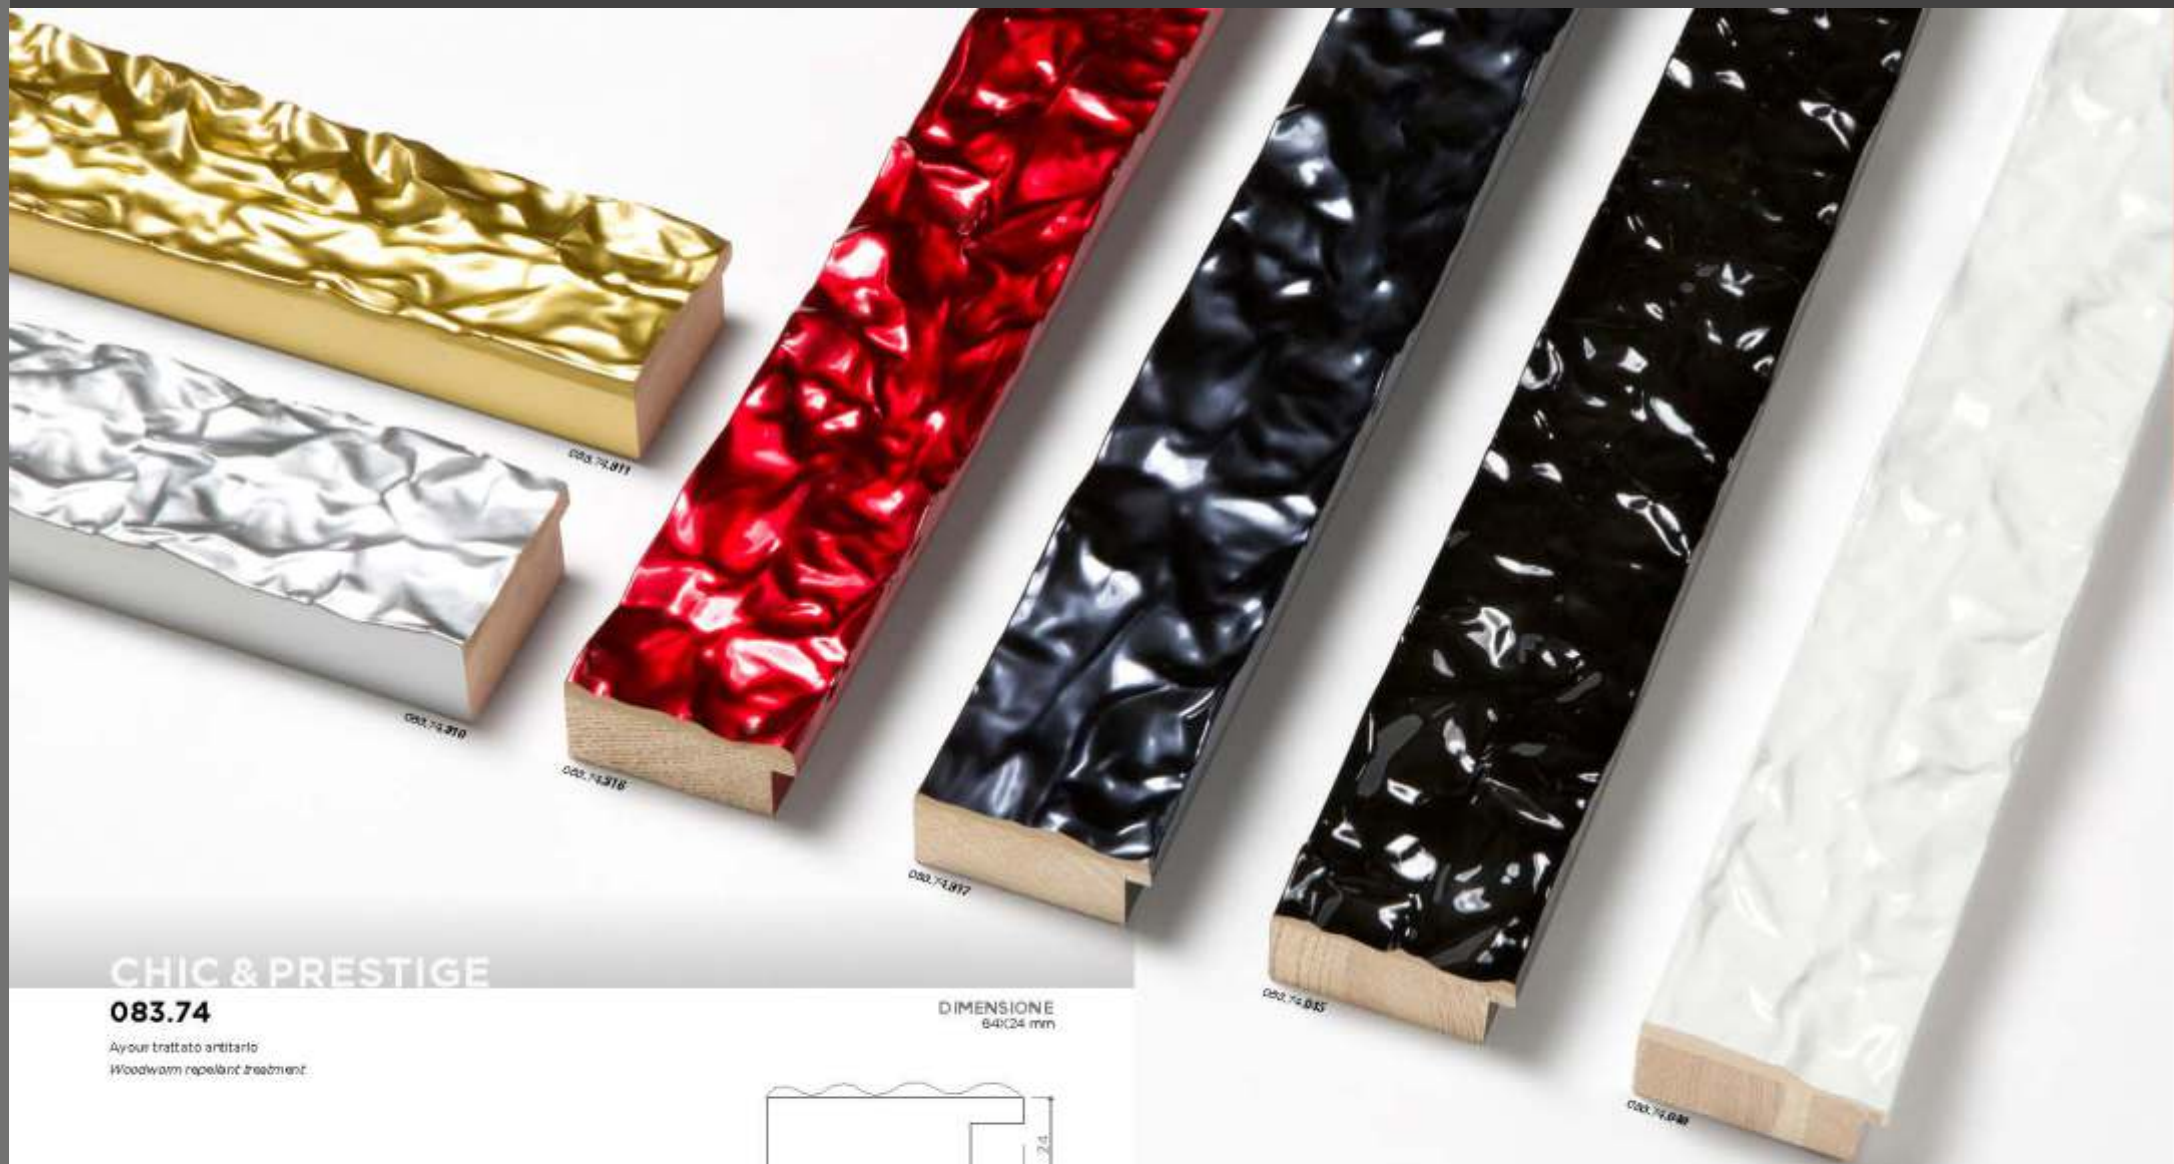

275.63

083.24

Ayous trattato antitarlo
Woodworm repellent treatment

CHIC & PRESTIGE

DIMENSIONE
34x20

CHIC & PRESTIGE

083.74

Ay-sour trattato antitarlo
Woodworm repellent treatment