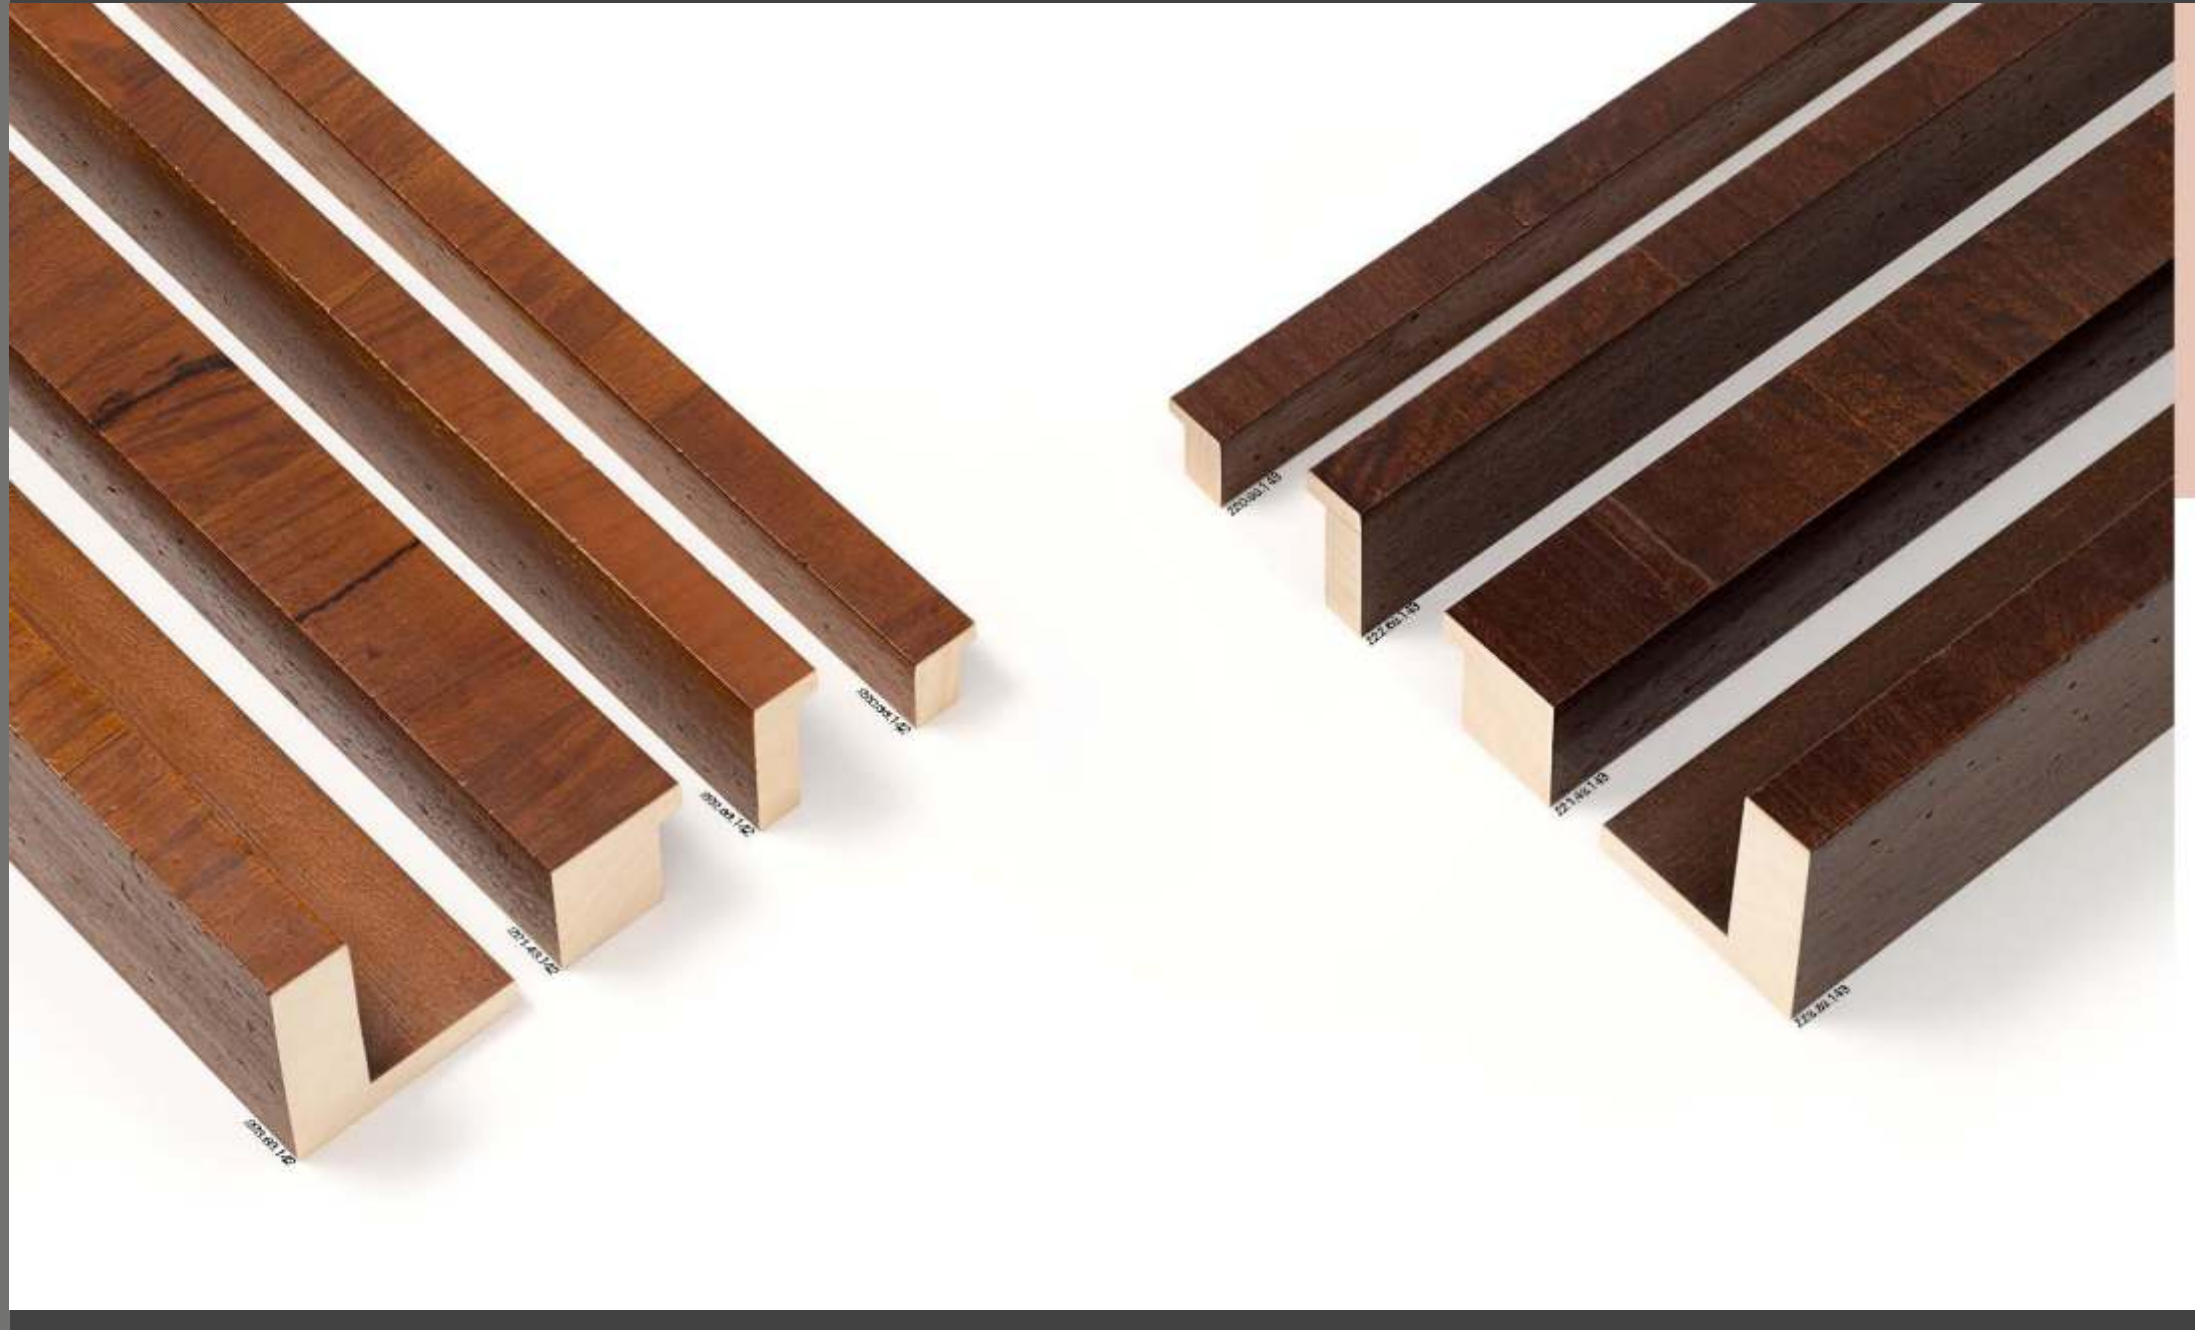

DIMENSIONE
19.75x45 mm

Ayous trattato anticario
Woodworm repellent treatment

223.83

DIMENSIONE
65x68 mm

Ayous trattato anticario
Woodworm repellent treatment

CHIC & PRESTIGE

ROVERE

ROVERE