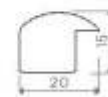

DIMENSIONE
20x45 mm

DAILY

130.43

Ayous trattato antitarlo
Woodworm repellent treatment

DIMENSIONE
14x15 mm

131.43

Ayous trattato antitarlo
Woodworm repellent treatment

DAILY

DIMENSIONE
20x15 mm

DAILY

134.43

Ay-sour trattato antitarlo
Woodworm repellent treatment

DIMENSIONE
20X20 mm

134.43

DAILY

134.63