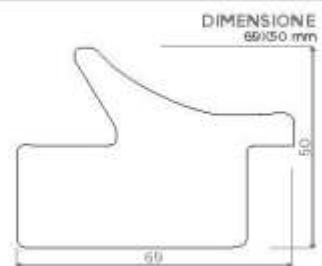

CHIC & PRESTIGE

332.73

Ay-sour trattato antitarlo
Woodworm repellent treatment.